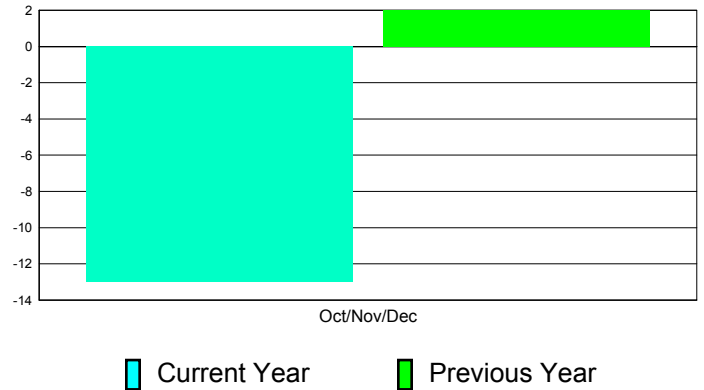

Comparison of Membership Gain/Loss

Current Year Compared to the Previous Year