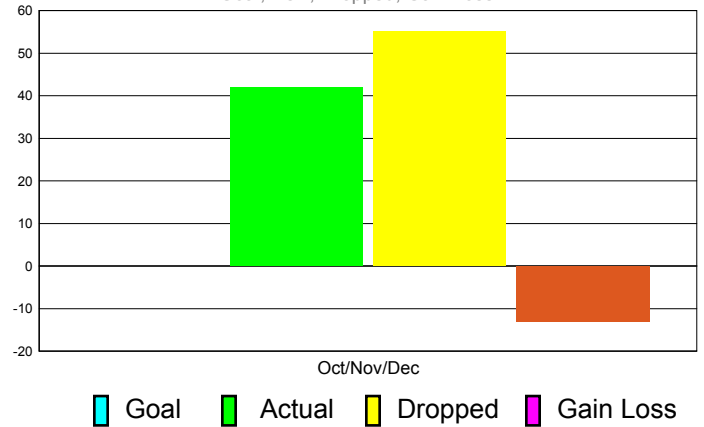

### YTD Status Quo Clubs 2010-2011

Status Quo Clubs Compared to Status Quo Members

## MEMBERSHIP

Membership Results  
2011-2012

Membership  
2010-2011

Month	Net Memb Goal	Actual New Memb	Actual Dropped Memb	Gain/Loss of Memb	Gain/ Loss of Memb
Oct/Nov/Dec	0	42	55	-13	2
<b>Totals</b>	<b>0</b>	<b>42</b>	<b>55</b>	<b>-13</b>	<b>2</b>

### Membership Results 2011-2012

Goal, New, Dropped, Gain/Loss